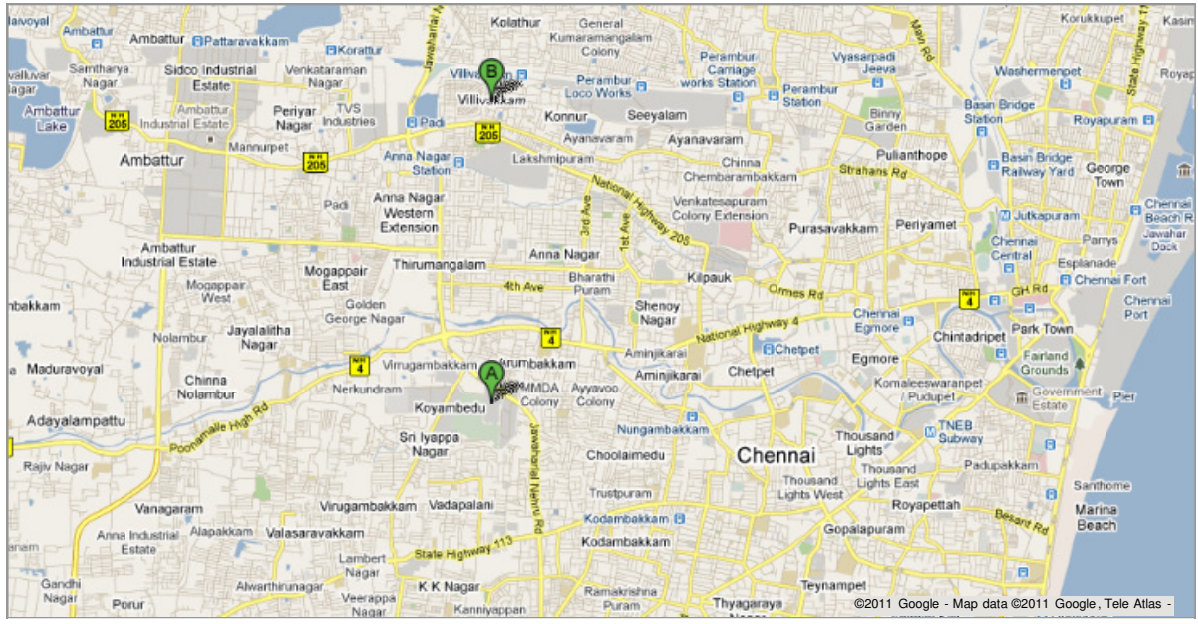

To see all the details that are visible on the screen, use the Print link next to the map.

Driving directions to Villivakkam, Chennai, Tamil Nadu

- A CMBT**
CMBT Passengers Way, Koyambedu
Chennai, Tamil Nadu

- 1. Head south 170 m

- 2. Turn right toward Kalliamman Koil St 900 m

- 3. Turn right at **Kalliamman Koil St**
Pass by **Corporation Bank** (on the left) 290 m

- 4. Take the 1st left onto Jawaharlal Nehru Rd
Pass by **HDFC Bank** (on the left) 500 m

- 5. Slight right to stay on **Jawaharlal Nehru Rd**
Pass by **Indian Oil Fuel Station** (on the left in 2.1 km) 3.2 km

- 6. Turn right at **Chennai Tiruvallur High Rd/MTH Rd/NH 205**
Pass by **Best Cell O Cell** (on the right in 350 m) 1.0 km